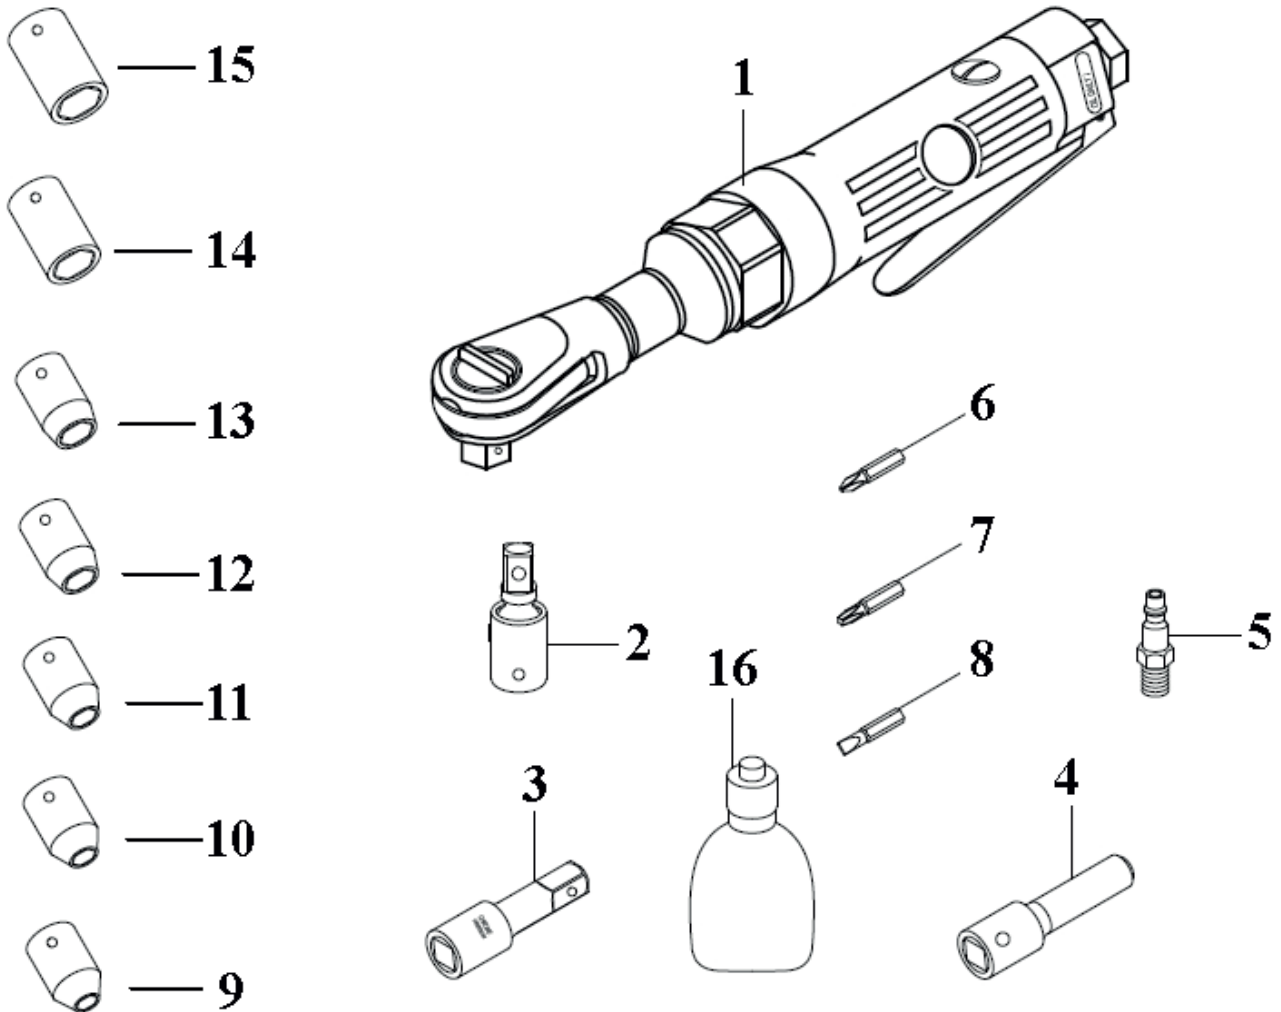

Item	Part No.	Description
1	GSA21	Air Ratchet Wrench 1/2" Sq Drive
2	GSA21KITV2.02	1/2" Dr Drive Universal Joint
3	GSA21KITV2.03	1/2" Dr Extension Bar 75mm
4	GSA21KITV2.04	1/2" Dr Bit Holder Extension Bar
5	GSA21KITV2.05	1/2" Dr Nipple
6	GSA20KITV2.06	Impact Phillips Bit, PH2 30mm
7	GSA20KITV2.07	Impact Phillips Bit, PH3 30mm
8	GSA20KITV2.08	Impact Slotted Bit, SL5.5 30mm
9	GSA21KITV2.09	1/2" Dr Impact Socket, 9mm

Item	Part No.	Description
10	GSA21KITV2.10	1/2" Dr Impact Socket, 10mm
11	GSA21KITV2.11	1/2" Dr Impact Socket, 11mm
12	GSA21KITV2.12	1/2" Dr Impact Socket, 13mm
13	GSA21KITV2.13	1/2" Dr Impact Socket, 14mm
14	GSA21KITV2.14	1/2" Dr Impact Socket, 17mm
15	GSA21KITV2.15	1/2" Dr Impact Socket, 19mm
16	GSA20KITV2.16	Oil Pot
--	GSA21KITV2.17	1/2" Dr Impact Socket, 7/16" (Not shown)
--	GSA21KITV2.18	1/2" Dr Impact Socket, 3/4" (Not Shown)

NOTE: It is our policy to continually improve products and as such we reserve the right to alter data, specifications and component parts without prior notice. There may be alternative versions of this product, please contact us should you require this information.

IMPORTANT: No liability is accepted for incorrect use of product. Spare parts must be fitted by a competent person

WARRANTY: Guarantee is 12 months from purchase date, proof of which will be required for any claim.

Sealey Group, Kempson Way, Suffolk Business Park, Bury St Edmunds, Suffolk. IP32 7AR

01284 757500

sales@sealey.co.uk

www.sealey.co.uk